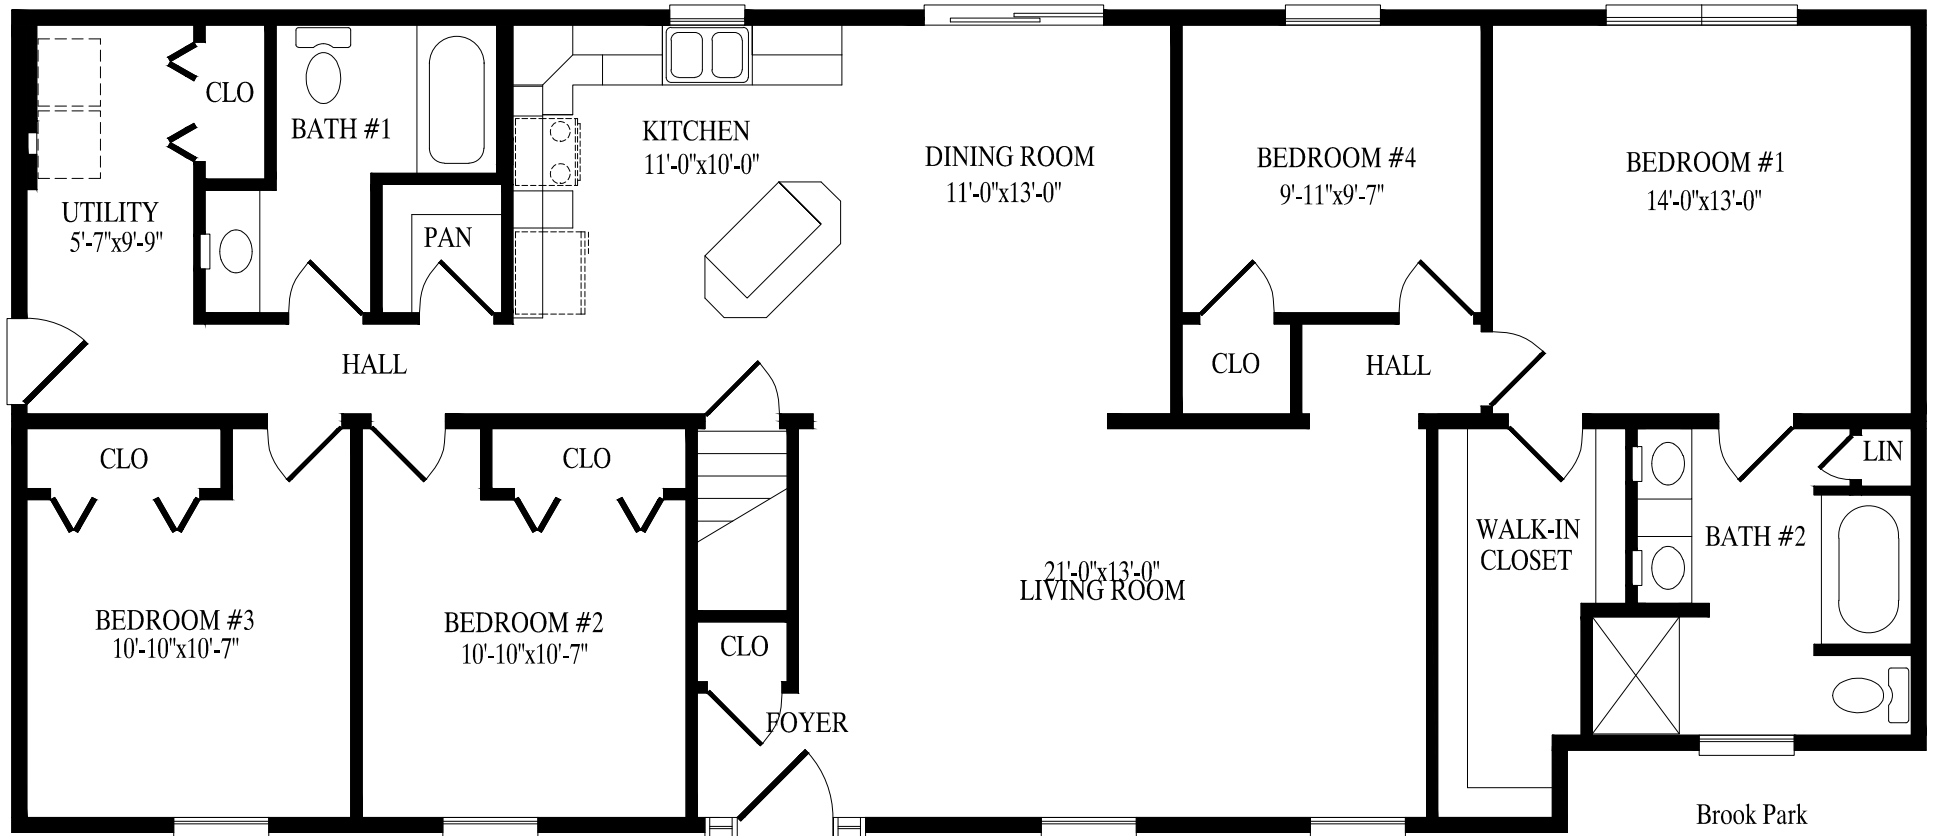

“Brook Park”

Brook Park
 27' 6" X 64' Ranch
 1727 Total Sq. Ft.